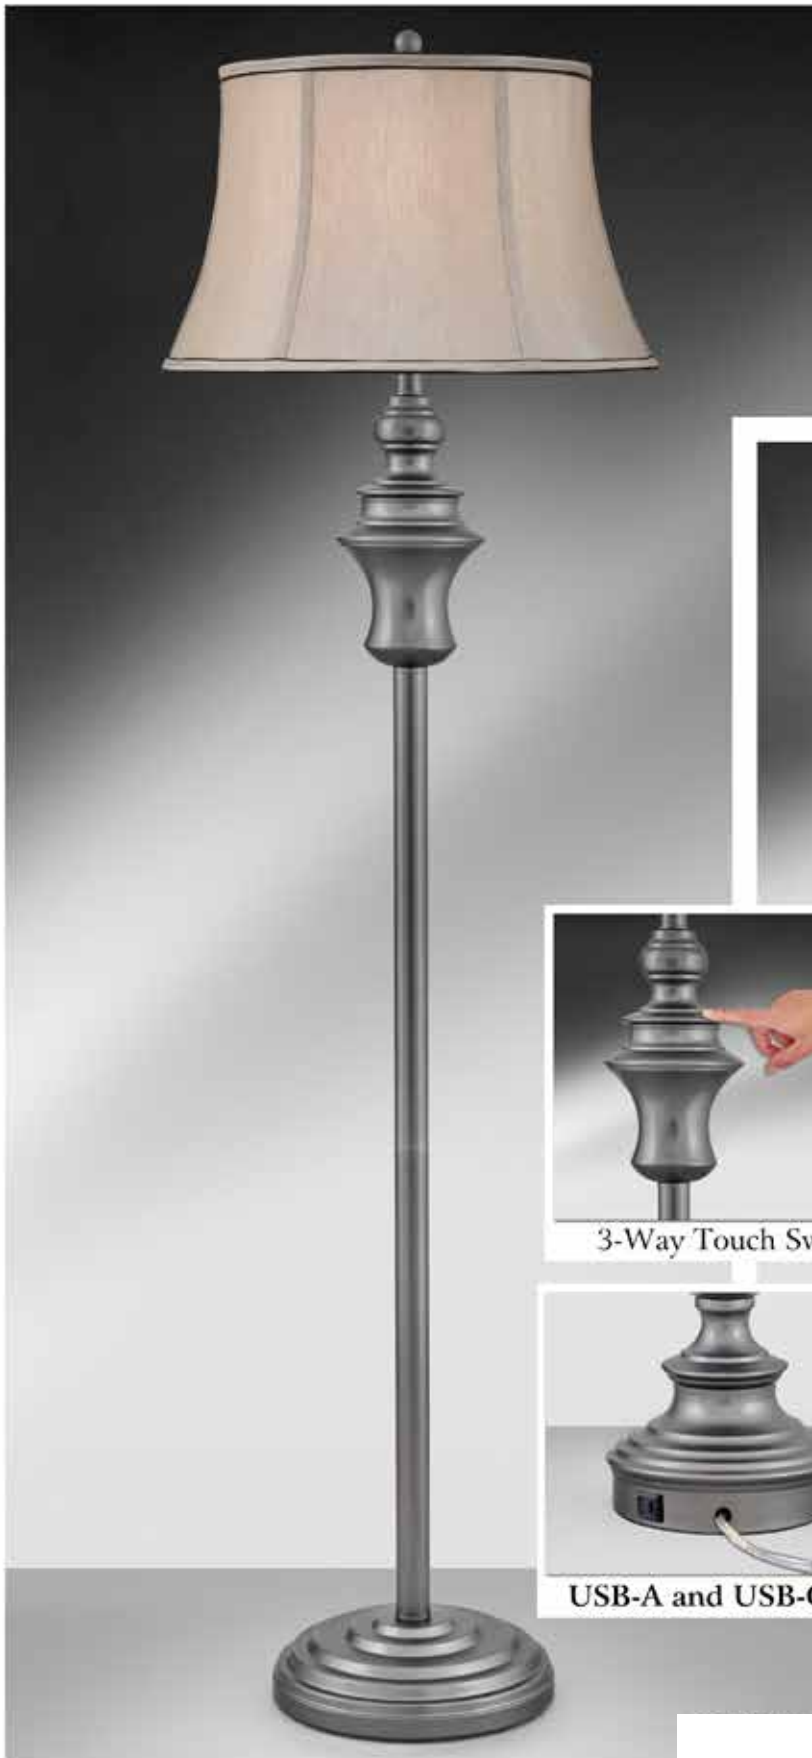

FORZA

Features:

- 3-Way Touch Switch
- USB-A and USB-C Ports in Rear on Table Lamp
- Heavily Weighted
  (see reverse for more pics and info)

GM1342GDB 60" Gunmetal Floor Lamp