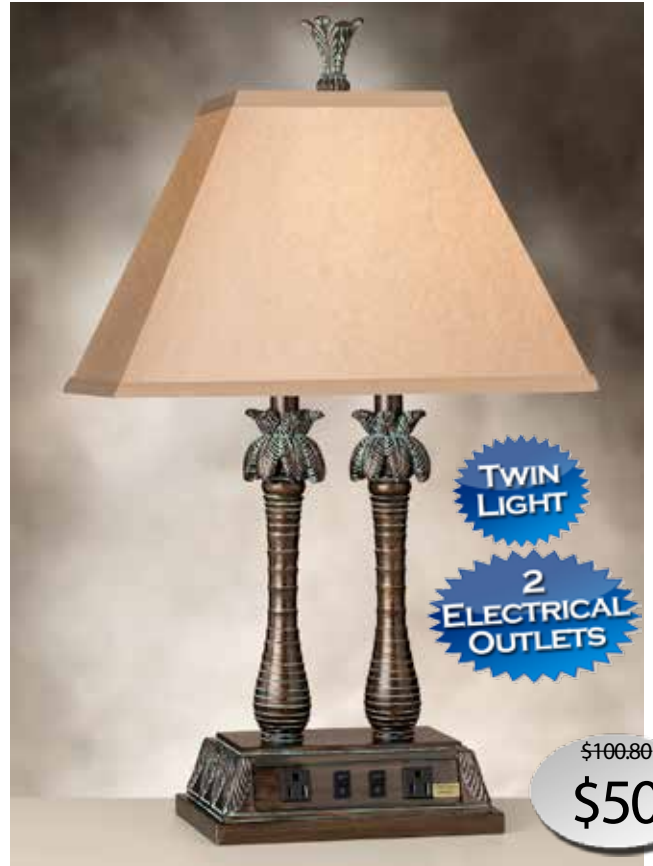

W2E179RPH-CO 26"Antique Bronze w/ Verdi Wash
89 pieces available (as of 3/11/24)