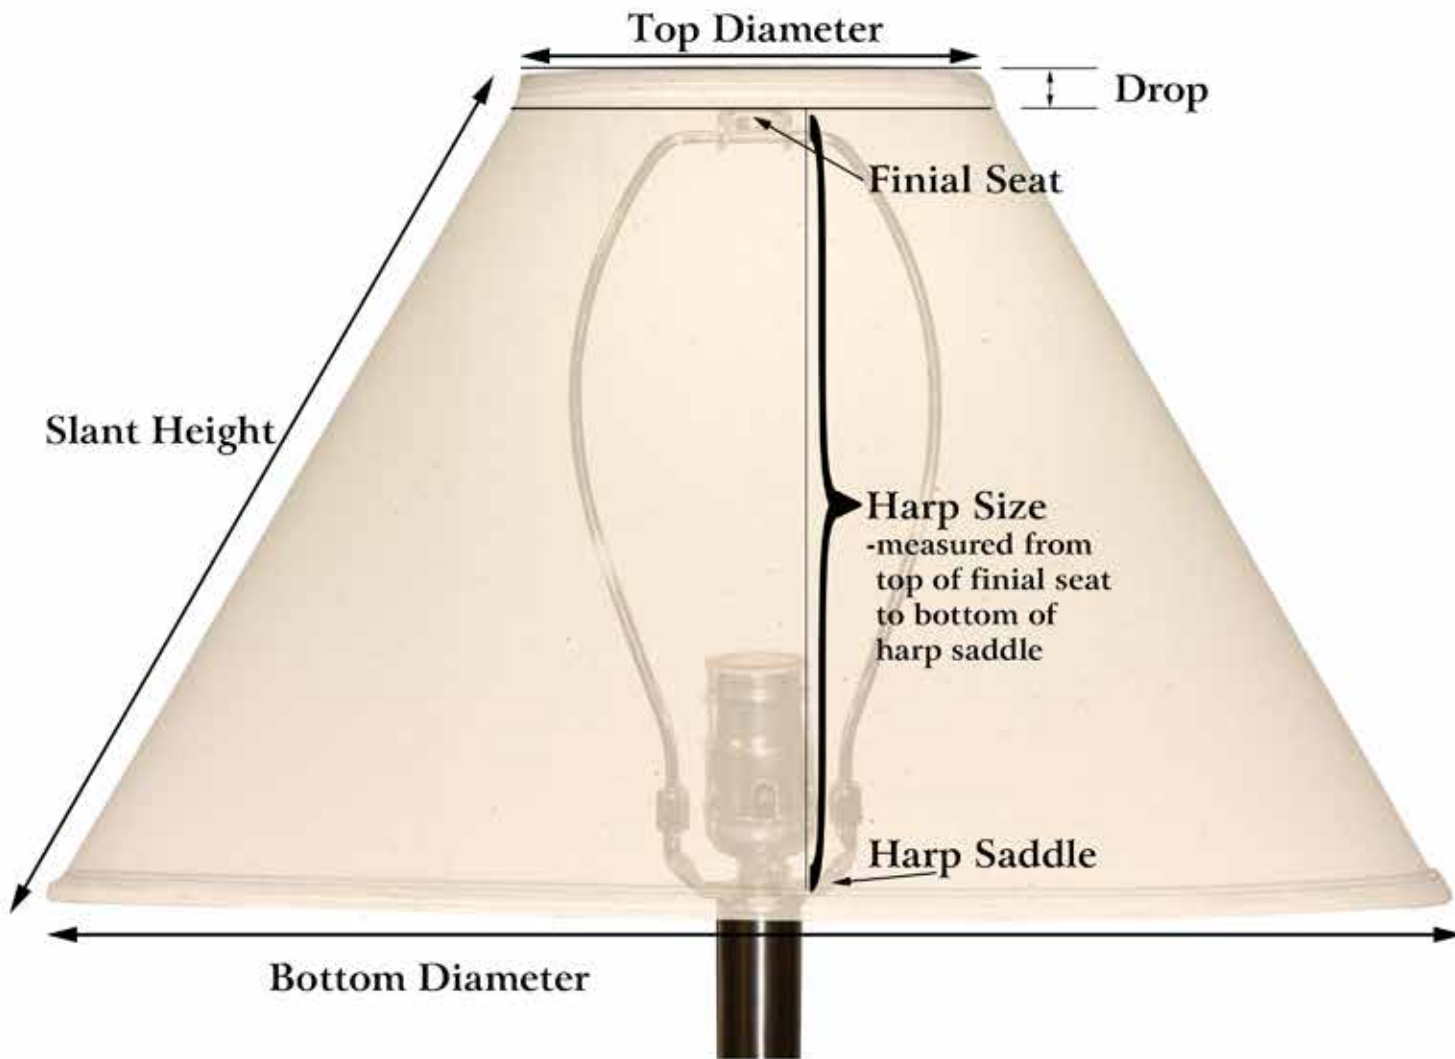

LAMP SHADES

GREAT VALUES ON STOCKING LAMP SHADES
SINCE 1982

How to Measure Lamp Shades

Shade Shown
SH-136TLH
6" x 19" x 13" w/ .5" drop

All shades sizes are measured:
Top Diameter x Bottom Diameter x Slant Height x Drop

EB Shades

Hand Sewn Bell Shaped Eggshell Stretched
Silk Shade with self fold trim

SH-138EB

| Round Bell Shades | | | | |
|-------------------|-----------------------------|----------|------------|-------|
| Shade Item # | Shade Sizes | Hardware | *Harp Size | Price |
| SH-138EB | 8" x 19.5" x 13" w/.5" drop | PB | 11" | |
| SH-172EB | 9" x 18" x 11" w/.5" drop | PB | 9.5" | |
| SH-176MEB | 9" x 18" x 12" w/.5" drop | PB | 10.5" | |
| SH-175EB | 7" x 17" x 13" w/.5" drop | PB | 11.5" | |
| SH-403EB | 7" x 17" x 12" w/.5" drop | PB | 10" | |
| SH-114EB | 7" x 17" x 11" w/1" drop | PB | 8.5" | |
| SH-152EB | 9" x 13" x 10" w/No drop | PB | 9.5" | |
| SH-126EB | 6" x 12" x 9" w/.5" drop | PB | 7.5" | |

SH-195DEB

| Round Drum Shades | | | | |
|-------------------|------------------------------|----------|------------|--|
| Shade Item # | Shade Sizes | Hardware | *Harp Size | |
| SH-429DEB | 16" x 18" x 10.5" w/.5" drop | PB | 8.5" | |
| SH-178DEB | 13" x 17" x 10" w/.5" drop | PB | 9" | |
| SH-647DEB | 12" x 16" x 10" w/.5" drop | Beige | 9" | |
| SH-195DEB | 12" x 14" x 10" w/.5" drop | PB | 9.5" | |
| | | | | |
| | | | | |
| | | | | |

SH-160REB

| Rectangular & Square Bell Shades | | | | |
|----------------------------------|--------------------------------|----------|------------|-------|
| Shade Item # | Shade Sizes | Hardware | *Harp Size | Price |
| SH-161SEB | 5"5" x 16"16" x 12" w/.5" drop | PB | 10" | |
| SH-160REB | 5"7" x 9"16" x 10" w/1" drop | PB | 8.5" | |
| | | | | |
| | | | | |
| | | | | |
| | | | | |
| | | | | |