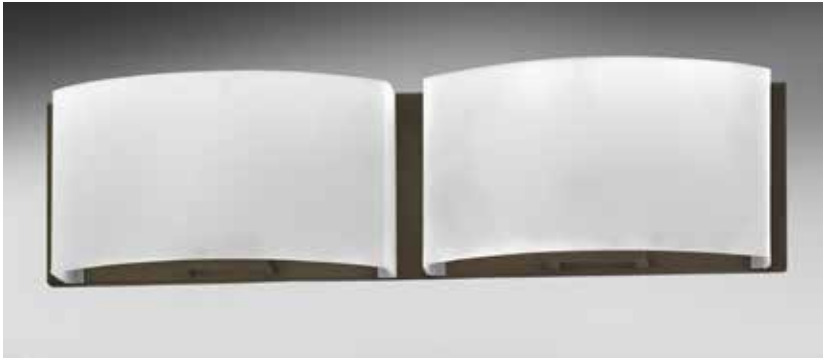

Special Values Wall Lamps

MBV502SI-CO
5"x24"(Ext from wall 4.75")
Hardwired
Metallic Bronze
138 pieces available (as of 4/2/26)

~~$56.50~~
$30